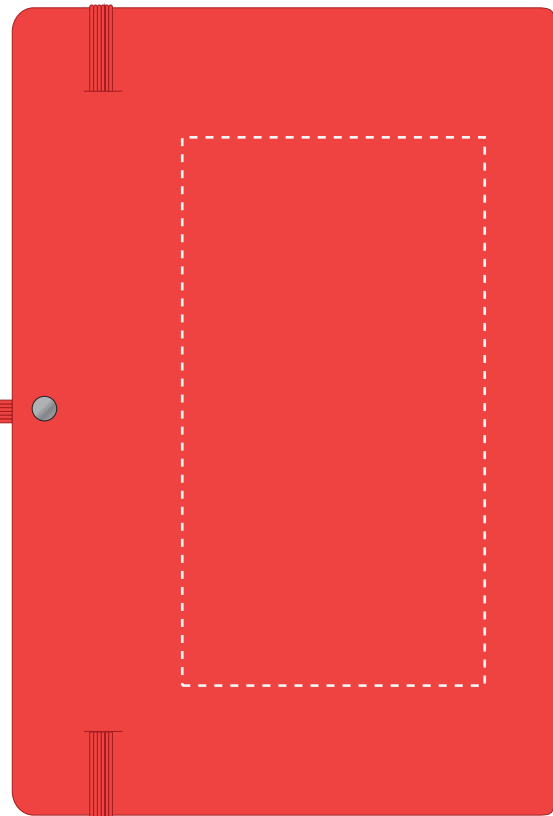

Your Ref:  
Our Ref:

Quantity:  
Version: 1

Product Code: QS0345  
Product Colour: RED

**PRINTING CONCERNS:**

Please note that this product has Sustainability Markings that are not visible from this perspective

We stock this item in the following colours

**PANTONE REFERENCE(S)**

- Colour 1
- Colour 2
- Colour 3
- Colour 4

Product Image for visualisation - colours may vary

ARTWORK SCALE 50%

- CENTRED TO PRINT AREA
- CENTRED TO NOTEBOOK

ARTWORK SCALE 50%

- CENTRED TO PRINT AREA
- CENTRED TO NOTEBOOK

The dashed line is to demonstrate print area and will not appear on your printed item

**PLEASE NOTE:**

- All colours including print and product are for visual purposes only and should not be regarded as the actual colour of the product and print.
- Some products may vary from batch to batch and may differ from previous orders.
- The colour and texture of a product can also have an effect on the final print colour.
- By approving this order we accept that you understand these terms.

To proceed, please approve visual via the online system.

ARTWORK SCALE 100%

Max print area: 195mm x 100mm

ARTWORK SCALE 100%

Max print area: 145mm x 80mm