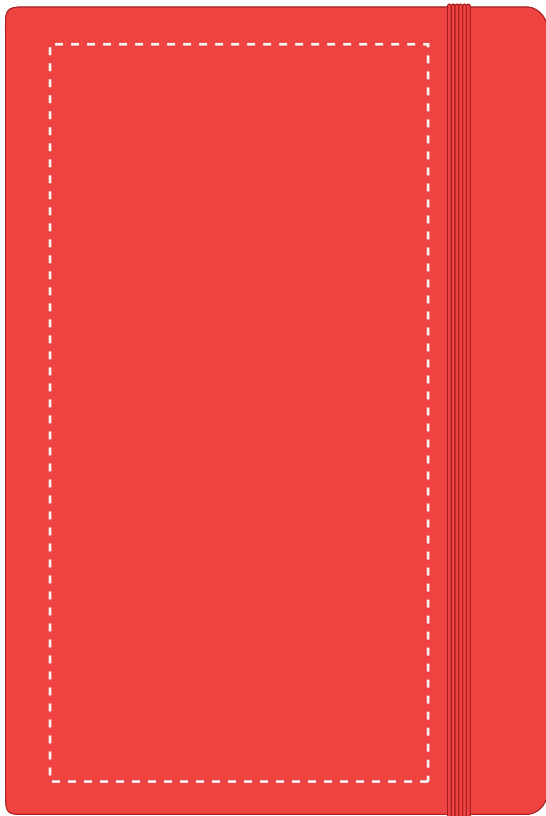

Your Ref:  
Our Ref:

Quantity:  
Version: 1

Product Code: QS0345  
Product Colour: RED

**PRINTING CONCERNS:**

Please note that this product has Sustainability Markings that are not visible from this perspective

We stock this item in the following colours

**PANTONE REFERENCE(S)**

- Colour 1
- Colour 2
- Colour 3
- Colour 4

Product Image for visualisation - colours may vary

ARTWORK SCALE 50%

- CENTRED TO PRINT AREA
- CENTRED TO NOTEBOOK

ARTWORK SCALE 50%

- CENTRED TO PRINT AREA
- CENTRED TO NOTEBOOK

The dashed line is to demonstrate print area and will not appear on your printed item

**PLEASE NOTE:**

- All colours including print and product are for visual purposes only and should not be regarded as the actual colour of the product and print.
- Some products may vary from batch to batch and may differ from previous orders.
- The colour and texture of a product can also have an effect on the final print colour.
- By approving this order we accept that you understand these terms.